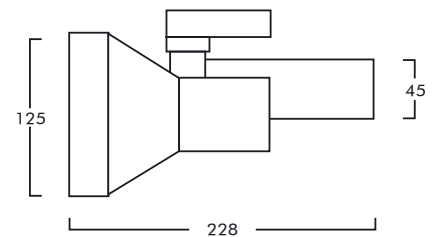

Pluris LED⁺

3-Phase Track Light

LED

Bluetooth 4.0

Scene control

Time control

Article No.	Product Name	Color	LED Lumen	CCT	CRI	Cooling	LED Power	Reflector
S2.15.1830/S2.15.1830 ⁺	3-Phase Track Light Pluris LED/Pluris LED ⁺	Grey	3630lm	3000K	>80Ra	Passive	26W	36°
S2.15.2830/S2.15.2830 ⁺	3-Phase Track Light Pluris LED/Pluris LED ⁺	White	3630lm	3000K	>80Ra	Passive	26W	36°
S2.15.3830/S2.15.3830 ⁺	3-Phase Track Light Pluris LED/Pluris LED ⁺	Black	3630lm	3000K	>80Ra	Passive	26W	36°
S2.15.1840/S2.15.1840 ⁺	3-Phase Track Light Pluris LED/Pluris LED ⁺	Grey	3780lm	4000K	>80Ra	Passive	26W	36°
S2.15.2840/S2.15.2840 ⁺	3-Phase Track Light Pluris LED/Pluris LED ⁺	White	3780lm	4000K	>80Ra	Passive	26W	36°
S2.15.3840/S2.15.3840 ⁺	3-Phase Track Light Pluris LED/Pluris LED ⁺	Black	3780lm	4000K	>80Ra	Passive	26W	36°
S2.15.1831/S2.15.1831 ⁺	3-Phase Track Light Pluris LED/Pluris LED ⁺	Grey	4410lm	3000K	>80Ra	Passive	33W	36°
S2.15.2831/S2.15.2831 ⁺	3-Phase Track Light Pluris LED/Pluris LED ⁺	White	4410lm	3000K	>80Ra	Passive	33W	36°
S2.15.2831/S2.15.2831 ⁺	3-Phase Track Light Pluris LED/Pluris LED ⁺	Black	4410lm	3000K	>80Ra	Passive	33W	36°
S2.15.1841/S2.15.1841 ⁺	3-Phase Track Light Pluris LED/Pluris LED ⁺	Grey	4590lm	4000K	>80Ra	Passive	33W	36°
S2.15.2841/S2.15.2841 ⁺	3-Phase Track Light Pluris LED/Pluris LED ⁺	White	4590lm	4000K	>80Ra	Passive	33W	36°
S2.15.3841/S2.15.3841 ⁺	3-Phase Track Light Pluris LED/Pluris LED ⁺	Black	4590lm	4000K	>80Ra	Passive	33W	36°