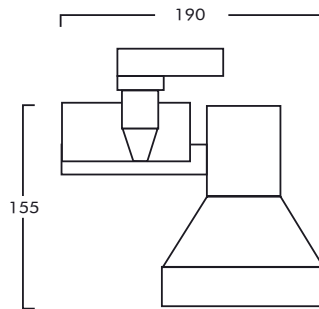

Pluris LED⁺

3-Phase Track Light

LED

Bluetooth 4.0

Scene control

Time control

Article No.	Product Name	Color	LED Lumen	CCT	CRI	Cooling	LED Power	Reflector
S2.15.1830/S2.15.1830 ⁺	3-Phase Track Light Pluris LED/Pluris LED ⁺	Grey	3630lm	3000K	>80Ra	Passive	26W	36°
S2.15.2830/S2.15.2830 ⁺	3-Phase Track Light Pluris LED/Pluris LED ⁺	White	3630lm	3000K	>80Ra	Passive	26W	36°
S2.15.3830/S2.15.3830 ⁺	3-Phase Track Light Pluris LED/Pluris LED ⁺	Black	3630lm	3000K	>80Ra	Passive	26W	36°
S2.15.1840/S2.15.1840 ⁺	3-Phase Track Light Pluris LED/Pluris LED ⁺	Grey	3780lm	4000K	>80Ra	Passive	26W	36°
S2.15.2840/S2.15.2840 ⁺	3-Phase Track Light Pluris LED/Pluris LED ⁺	White	3780lm	4000K	>80Ra	Passive	26W	36°
S2.15.3840/S2.15.3840 ⁺	3-Phase Track Light Pluris LED/Pluris LED ⁺	Black	3780lm	4000K	>80Ra	Passive	26W	36°
S2.15.1831/S2.15.1831 ⁺	3-Phase Track Light Pluris LED/Pluris LED ⁺	Grey	4410lm	3000K	>80Ra	Passive	33W	36°
S2.15.2831/S2.15.2831 ⁺	3-Phase Track Light Pluris LED/Pluris LED ⁺	White	4410lm	3000K	>80Ra	Passive	33W	36°
S2.15.2831/S2.15.2831 ⁺	3-Phase Track Light Pluris LED/Pluris LED ⁺	Black	4410lm	3000K	>80Ra	Passive	33W	36°
S2.15.1841/S2.15.1841 ⁺	3-Phase Track Light Pluris LED/Pluris LED ⁺	Grey	4590lm	4000K	>80Ra	Passive	33W	36°
S2.15.2841/S2.15.2841 ⁺	3-Phase Track Light Pluris LED/Pluris LED ⁺	White	4590lm	4000K	>80Ra	Passive	33W	36°
S2.15.3841/S2.15.3841 ⁺	3-Phase Track Light Pluris LED/Pluris LED ⁺	Black	4590lm	4000K	>80Ra	Passive	33W	36°