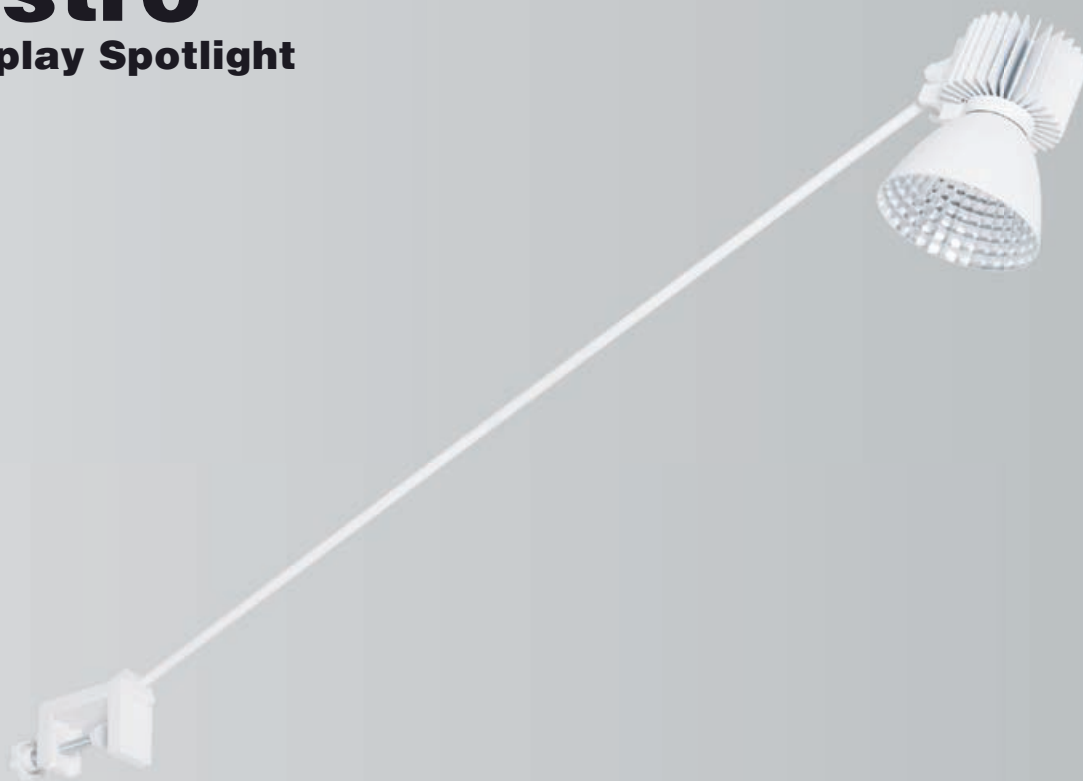

Spezielles I

Specials

Astro

Display Spotlight

LED

50W
Power

3568lm
Lumen

3000K
CCT

LED Line coming soon

Wall bracket for mounting the flexible profile with LED strip between two surfaces

Wall bracket for mounting the LED line on a single surface

Wall bracket for mounting 2 or 3 LED profiles out of a single point