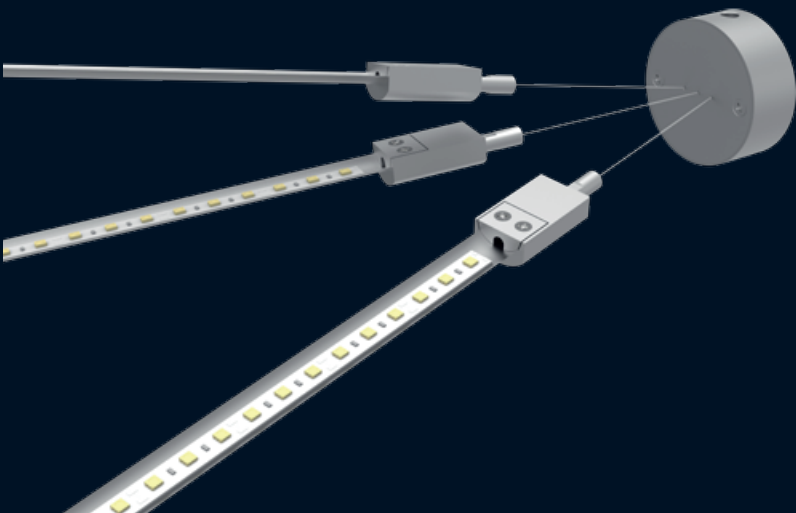

Beam (50%) Angle: 41°

Field (10%) Angle: 72°

Article No.	Product Name	Color	Lumen	CCT	CRI	Cooling	LED Power	Beam Angle
S2.19.0189	Bestro bedside lamp	White	145lm	2800K	80Ra	Passive	2.1W	40°
S2.19.0190	Bestro bedside lamp	Black	145lm	2800K	80Ra	Passive	2.1W	40°

LED Line coming soon

Wall bracket for mounting the flexible profile with LED strip between two surfaces

Wall bracket for mounting the LED line on a single surface

Wall bracket for mounting 2 or 3 LED profiles out of a single point