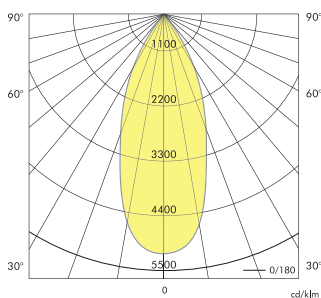

System includes: driver, epcom/2 connection and fixture

Astro 3000K

H [m]	[lux]	Beam [Ø cm]	Field [Ø cm]
1	5170	70	150
2	1292	150	290
3	574	220	440
4	323	300	580
5	207	370	730

Beam (50%) Angle: 41° Field (10%) Angle: 72°