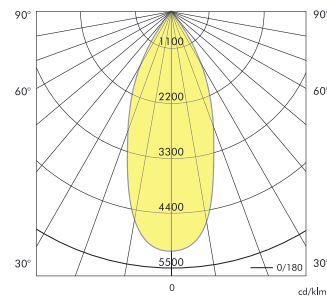

System Power	4.2W
CRI	>80Ra
CCT	2800K
Hot Lumen	145lm
Driver	700mA Non-Dimmable Driver (included)
Lens	 40° included

Product Information

Bestro 2800K

H [m]	[lux]	Beam [Ø cm]	Field [Ø cm]
1	5170	70	150
2	1292	150	290
3	574	220	440
4	323	300	580
5	207	370	730

Beam (50%) Angle: 41°

Field (10%) Angle: 72°

Article No.	Product Name	Color	Lumen	CCT	CRI	Cooling	LED Power	Beam Angle
S2.19.0189	Bestro bedside lamp	White	145lm	2800K	80Ra	Passive	2.1W	40°
S2.19.0190	Bestro bedside lamp	Black	145lm	2800K	80Ra	Passive	2.1W	40°