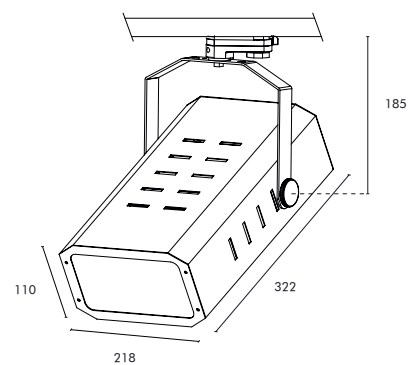

LED Line coming soon

Wall bracket for mounting the flexible profile with LED strip between two surfaces

Wall bracket for mounting the LED line on a single surface

Wall bracket for mounting 2 or 3 LED profiles out of a single point

Forte

3-Phase Track Light

Up to 100W

* Available in the near future

Product Information

Current	900mA / 1200mA / 1450mA (adjustable with switch)	
System Power	71W / 93W / 112W (adjustable with switch)	
CRI	>80Ra	
CCT	3000K	4000K
LED Lumen	Up to 9000lm	Up to 9000lm
LED Efficacy	Up to 97lm/W	Up to 97lm/W
LOR	Up to 85%	
Driver	Non-Dimmable Driver (included)	
Reflector	 70° x 100° included	
Accessories	Barn doors (included)	