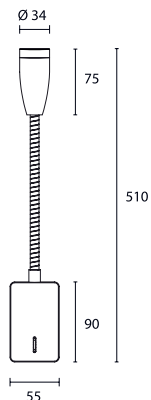

System includes: driver, epcom/2 connection and fixture

Astro 3000K

H [m]	[lux]	Beam [Ø cm]	Field [Ø cm]
1	5170	70	150
2	1292	150	290
3	574	220	440
4	323	300	580
5	207	370	730

Beam (50%) Angle: 41° Field (10%) Angle: 72°

System Power	4.2W
CRI	>80Ra
CCT	2800K
Hot Lumen	145lm
Driver	700mA Non-Dimmable Driver (included)
Lens	 40° included

Product Information

Bestro 2800K

H [m]	[lux]	Beam [Ø cm]	Field [Ø cm]
1	5170	70	150
2	1292	150	290
3	574	220	440
4	323	300	580
5	207	370	730