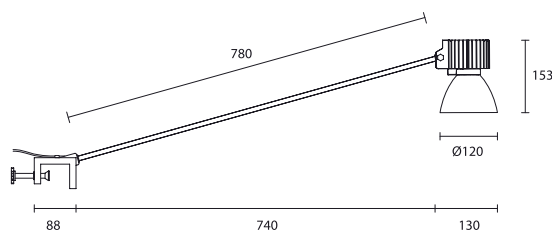

System includes: driver, epcom/2 connection and fixture

Astro 3000K

H [m]	[lux]	Beam [Ø cm]	Field [Ø cm]
1	5170	70	150
2	1292	150	290
3	574	220	440
4	323	300	580
5	207	370	730

Beam (50%) Angle: 41° Field (10%) Angle: 72°