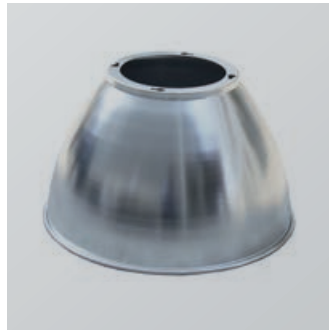

Reflector Alu. 80°