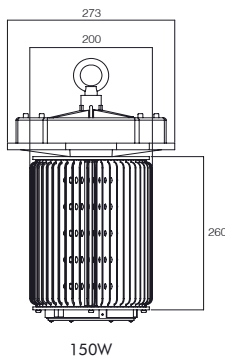

High Bay Cap

Pendant

LED

Product Information

System Power	165W	220W
CRI	>70Ra	
CCT	5500K	
Lumen	14000lm	19000lm
Driver	Non-Dimmable Driver (included)	
Reflector	80° / 100° / 120° (not included)	
Weight	7KG	8KG

150W

Product List

Article No.	Product Name	Lumen	CCT	CRI	Cooling	LED Power	Reflector (not included)
S2.06.0304	High Bay Cap 150W without reflector	14000lm	5500K	>70Ra	Passive	150W	80° / 100° / 120°
S2.06.0305	High Bay Cap 200W without reflector	19000lm	5500K	>70Ra	Passive	200W	80° / 100° / 120°