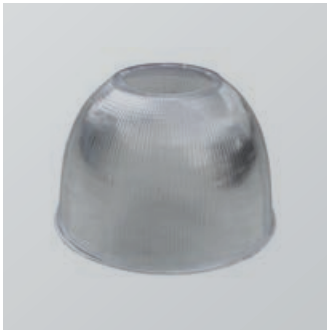

Reflectors for High Bay Cap

Reflector PC 80°