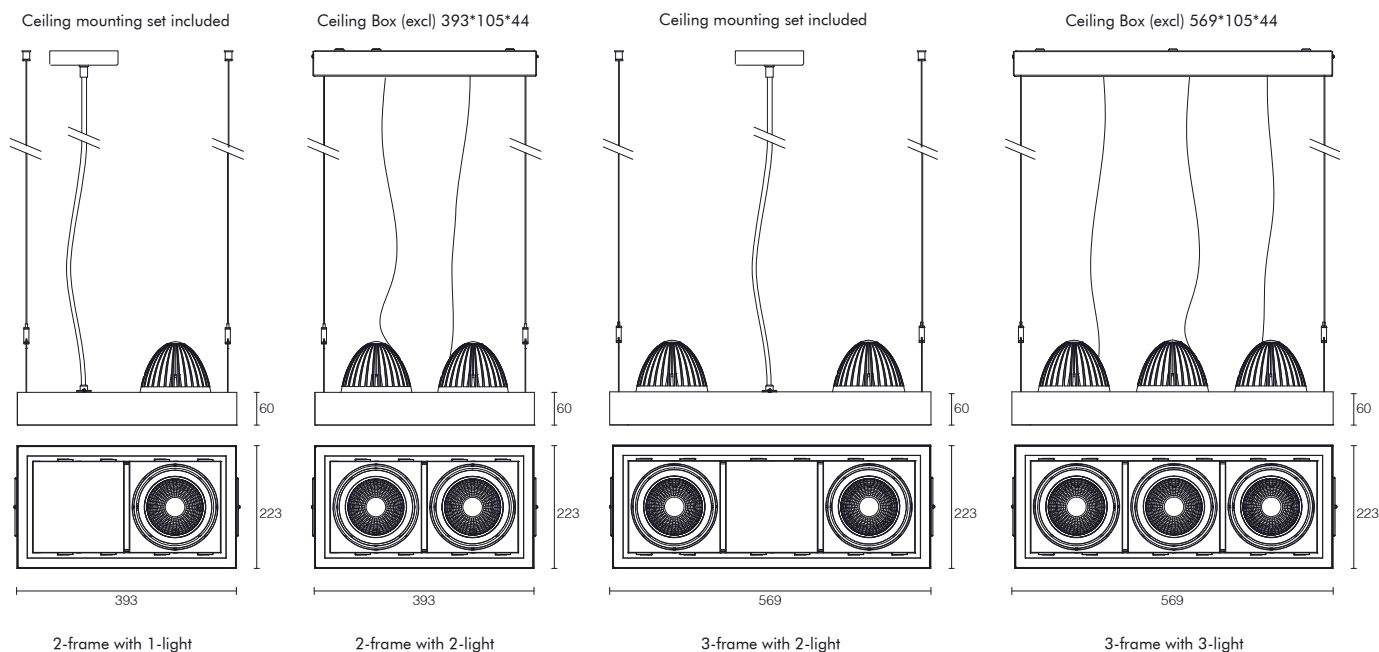

* Product Information per spot head.

Downlight Module: driver, epcom/2 connection and fixture

Ceiling Box for driver (not included)

Ceiling Mounting Set (included)

| On Request | Article No. | Description | Article No. | Description |
|------------|-------------|--------------------------------------|-------------|--------------------------------------|
| | S5.14.0153 | Reflector 18° for LED Downlight Asta | - | Dimmable driver available on request |
| | S5.14.0154 | Reflector 28° for LED Downlight Asta | | |
| | S5.14.0156 | Reflector 60° for LED Downlight Asta | | |