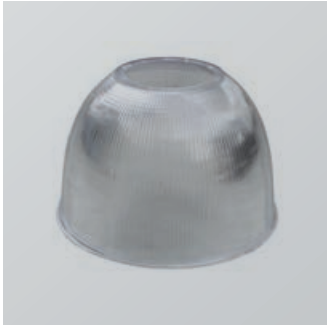

Reflectors for High Bay Cap Eco

Reflector PC 80°