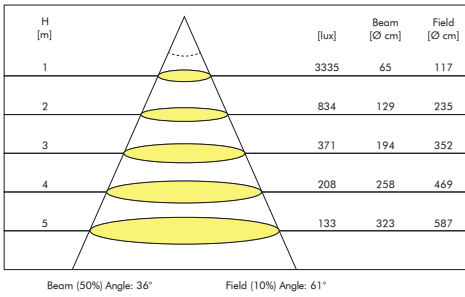

Vide 3000K

Article No.	Product Name	Lumen	Housing Color	Ring Color	CCT	CRI	Cooling	Power	Reflector
S2.06.0353	Pendant LED spot Vide	1300lm	Grey	Grey	2700K	>95Ra	Passive	20W	40°
S2.06.0356	Pendant LED spot Vide	1350lm	Grey	Grey	3000K	>95Ra	Passive	20W	40°
S2.06.0359	Pendant LED spot Vide	1400lm	Grey	Grey	4000K	>90Ra	Passive	20W	40°
S2.06.0398	Pendant LED spot Vide	1300lm	White	White	2700K	>95Ra	Passive	20W	40°
S2.06.0401	Pendant LED spot Vide	1350lm	White	White	3000K	>95Ra	Passive	20W	40°
S2.06.0404	Pendant LED spot Vide	1400lm	White	White	4000K	>90Ra	Passive	20W	40°
S2.06.0443	Pendant LED spot Vide	1300lm	Black	Black	2700K	>95Ra	Passive	20W	40°
S2.06.0446	Pendant LED spot Vide	1350lm	Black	Black	3000K	>95Ra	Passive	20W	40°
S2.06.0449	Pendant LED spot Vide	1400lm	Black	Black	4000K	>90Ra	Passive	20W	40°

Product List