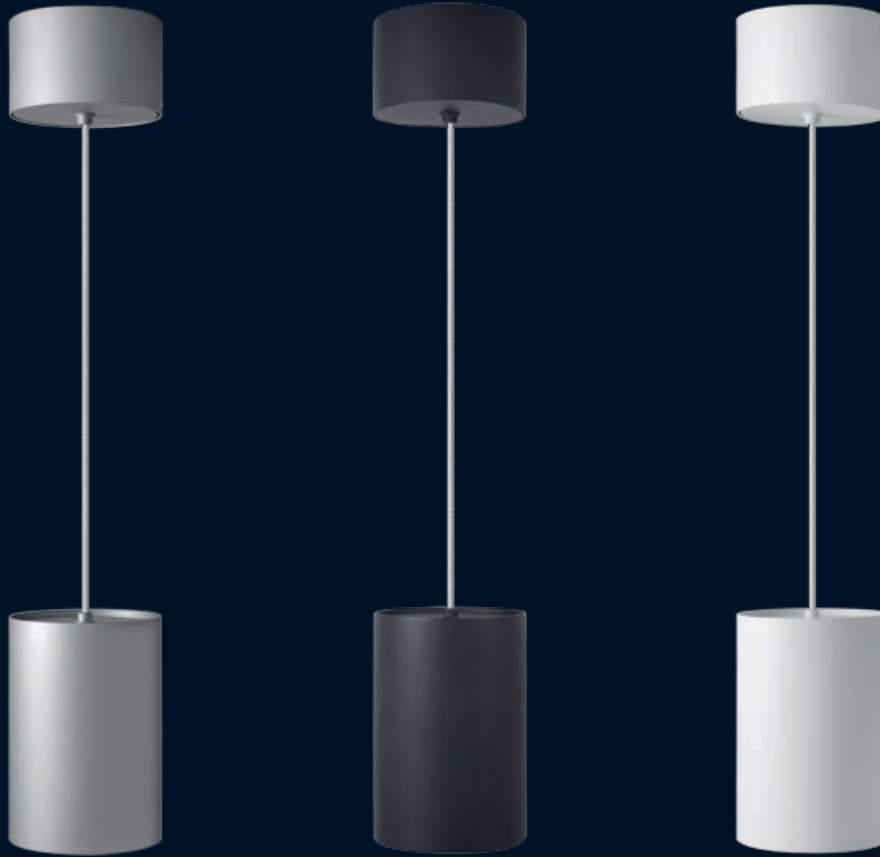

System includes: fixture and driver

Pendant mounting set, cable length 1,5m (Included)

On Request

| Article No. | Description | Article No. | Description |
|-------------|------------------------|-------------|---------------------|
| S5.14.0210 | Reflector 15° for Vide | S2.01.0927 | Gold ring for Vide |
| S5.14.0211 | Reflector 25° for Vide | S2.01.0928 | Grey ring for Vide |
| | | S2.01.0929 | White ring for Vide |
| | | S2.01.0930 | Black ring for Vide |