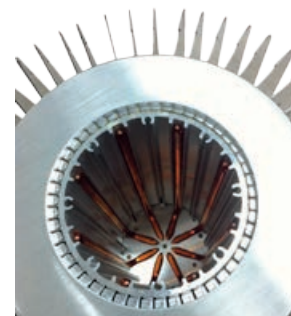

Heat Pipe Technology Cooling System

Product List

Article No.	Product Name	Lumen	CCT	CRI	Cooling	LED Power	Reflector (not included)
S2.06.0304	High Bay Cap 150W without reflector	14000lm	5500K	>70Ra	Passive	150W	80° / 100° / 120°
S2.06.0305	High Bay Cap 200W without reflector	19000lm	5500K	>70Ra	Passive	200W	80° / 100° / 120°