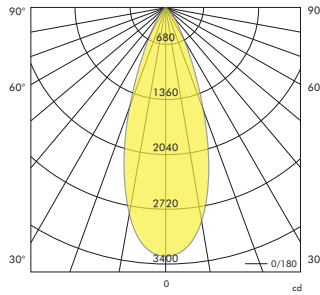

Vide 3000K

Article No.	Product Name	Lumen	Housing Color	Ring Color	CCT	CRI	Cooling	Power	Reflector
S2.06.0353	Pendant LED spot Vide	1300lm	Grey	Grey	2700K	>95Ra	Passive	20W	40°
S2.06.0356	Pendant LED spot Vide	1350lm	Grey	Grey	3000K	>95Ra	Passive	20W	40°
S2.06.0359	Pendant LED spot Vide	1400lm	Grey	Grey	4000K	>90Ra	Passive	20W	40°
S2.06.0398	Pendant LED spot Vide	1300lm	White	White	2700K	>95Ra	Passive	20W	40°
S2.06.0401	Pendant LED spot Vide	1350lm	White	White	3000K	>95Ra	Passive	20W	40°
S2.06.0404	Pendant LED spot Vide	1400lm	White	White	4000K	>90Ra	Passive	20W	40°
S2.06.0443	Pendant LED spot Vide	1300lm	Black	Black	2700K	>95Ra	Passive	20W	40°
S2.06.0446	Pendant LED spot Vide	1350lm	Black	Black	3000K	>95Ra	Passive	20W	40°
S2.06.0449	Pendant LED spot Vide	1400lm	Black	Black	4000K	>90Ra	Passive	20W	40°

Product List