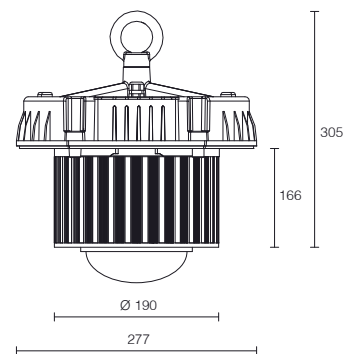

Product List

Article No.	Product Name	Lumen	CCT	CRI	Cooling	LED Power	Reflector (not included)
S2.06.0322	High Bay Cap Eco 100W without reflector	11000lm	5500K	>70Ra	Passive	100W	80° / 100° / 120°