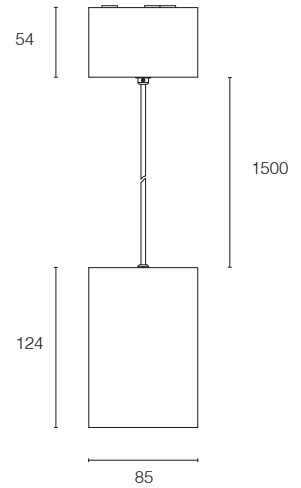

Vide 3000K

Article No.	Product Name	Lumen	Housing Color	Ring Color	CCT	CRI	Cooling	Power	Reflector
S2.06.0353	Pendant LED spot Vide	1300lm	Grey	Grey	2700K	>95Ra	Passive	20W	40°
S2.06.0356	Pendant LED spot Vide	1350lm	Grey	Grey	3000K	>95Ra	Passive	20W	40°
S2.06.0359	Pendant LED spot Vide	1400lm	Grey	Grey	4000K	>90Ra	Passive	20W	40°
S2.06.0398	Pendant LED spot Vide	1300lm	White	White	2700K	>95Ra	Passive	20W	40°
S2.06.0401	Pendant LED spot Vide	1350lm	White	White	3000K	>95Ra	Passive	20W	40°
S2.06.0404	Pendant LED spot Vide	1400lm	White	White	4000K	>90Ra	Passive	20W	40°
S2.06.0443	Pendant LED spot Vide	1300lm	Black	Black	2700K	>95Ra	Passive	20W	40°
S2.06.0446	Pendant LED spot Vide	1350lm	Black	Black	3000K	>95Ra	Passive	20W	40°
S2.06.0449	Pendant LED spot Vide	1400lm	Black	Black	4000K	>90Ra	Passive	20W	40°

Product List