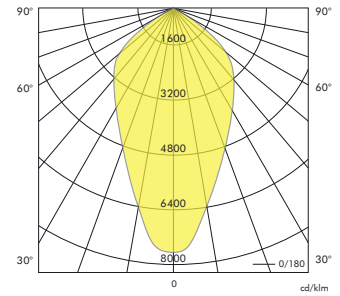

Reflector for High Bay Cap Eco

Article No.	Product Name	Material	Size (Diameter, Height)	Reflector angle
S5.14.0088	Reflector PC 80° for High Bay Cap Eco	Polycarbonate	D:410, H:260	80°
S5.14.0089	Reflector aluminium 80° for High Bay Cap Eco	Aluminium	D:390, H:240	80°
S5.14.0090	Reflector aluminium 100° for High Bay Cap Eco	Aluminium	D:600, H:260	100°
S5.14.0091	Reflector aluminium 120° for High Bay Cap Eco	Aluminium	D:500, H:160	120°

Product List