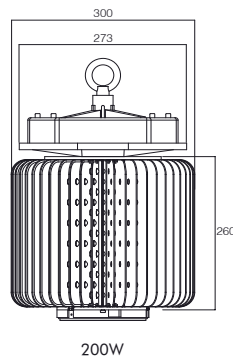

High Bay Cap

Pendant

LED

Product Information

System Power	165W	220W
CRI	>70Ra	
CCT	5500K	
Lumen	14000lm	19000lm
Driver	Non-Dimmable Driver (included)	
Reflector	80° / 100° / 120° (not included)	
Weight	7KG	8KG

200W

Product List

Article No.	Product Name	Lumen	CCT	CRI	Cooling	LED Power	Reflector (not included)
S2.06.0304	High Bay Cap 150W without reflector	14000lm	5500K	>70Ra	Passive	150W	80° / 100° / 120°
S2.06.0305	High Bay Cap 200W without reflector	19000lm	5500K	>70Ra	Passive	200W	80° / 100° / 120°