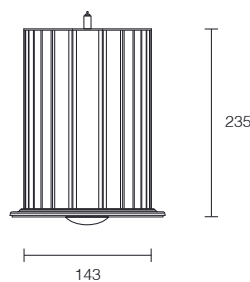

System includes: fixture with integrated driver and 3m cable

Pendant mounting set, cable length 3m (Included)

Product List

| Article No. | Product Name | Color | Lumen | CCT | CRI | Cooling | Power | Reflector (not included) |
|-------------|--------------|-------|--------|-------|-------|---------|-------|--------------------------|
| S2.06.0326 | Ono LED 26W | Grey | 3640lm | 3000K | >80Ra | Passive | 26W | 80° |
| S2.06.0327 | Ono LED 26W | Black | 3640lm | 3000K | >80Ra | Passive | 26W | 80° |
| S2.06.0328 | Ono LED 26W | Grey | 3790lm | 4000K | >80Ra | Passive | 26W | 80° |
| S2.06.0329 | Ono LED 26W | Black | 3790lm | 4000K | >80Ra | Passive | 26W | 80° |
| S2.06.0330 | Ono LED 42W | Grey | 5770lm | 3000K | >80Ra | Passive | 42W | 80° |
| S2.06.0331 | Ono LED 42W | Black | 5770lm | 3000K | >80Ra | Passive | 42W | 80° |
| S2.06.0332 | Ono LED 42W | Grey | 6090lm | 4000K | >80Ra | Passive | 42W | 80° |
| S2.06.0333 | Ono LED 42W | Black | 6090lm | 4000K | >80Ra | Passive | 42W | 80° |