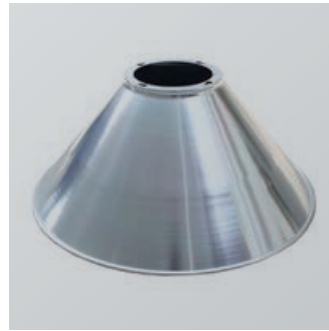

Reflector Alu. 100°