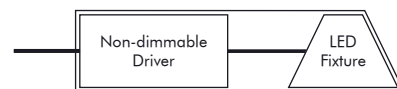

Up to
42W
Power

Up to
6090lm
Lumen

3000K
4000K
CCT

Product Information

| LED Power | 26W | | 42W | |
|--------------|--|---------|---------|---------|
| CRI | >80Ra | | | |
| CCT | 3000K | 4000K | 3000K | 4000K |
| LED Lumen | 3640lm | 3790lm | 5770lm | 6090lm |
| LED Efficacy | 140lm/W | 146lm/W | 137lm/W | 145lm/W |
| Driver | Non-Dimmable Driver (included) | | | |
| Reflector | 80° (not included) | | | |
| Accessories | Pendant set (including 3m cable, steel cable and ceiling mounting cap) | | | |