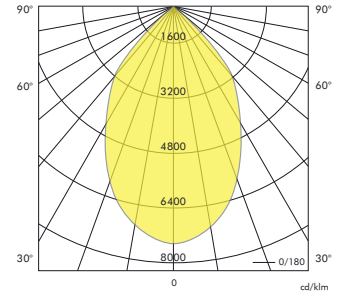

High Bay Cap Eco 100W 120° reflector

H [m]	[lux]	Beam [Ø cm]	Field [Ø cm]
2	1851	230	630
4	463	460	1250
6	206	690	1880
8	116	920	2510
10	74	1150	3130

Beam (50%) Angle: 60°   Field (10%) Angle: 115°