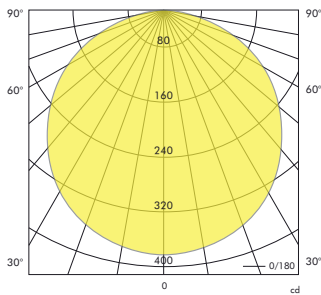

LupaStick LED 22W 4000K

H [m]	Max [lux]	Med [lux]	Beam [Ø cm]
1	379	120	330
2	95	30	670
3	42	13	1000
4	34	11	1330
5	15	5	1670

Beam (50%) Angle: 118°

Article No.	Product Name	Length	Color	LED Lumen	CCT	CRI	Cooling	Beam Angle
S2.12.0289	LupaStick LED 4W	277mm	White	270lm	3000K	>80Ra	Passive	120°
S2.12.0290	LupaStick LED 4W	277mm	White	300lm	4000K	>80Ra	Passive	120°
S2.12.0291	LupaStick LED 7W	505mm	White	495lm	3000K	>80Ra	Passive	120°
S2.12.0292	LupaStick LED 7W	505mm	White	550lm	4000K	>80Ra	Passive	120°
S2.12.0293	LupaStick LED 9W	538mm	White	650lm	3000K	>80Ra	Passive	120°
S2.12.0294	LupaStick LED 9W	538mm	White	720lm	4000K	>80Ra	Passive	120°
S2.12.0295	LupaStick LED 13W	838mm	White	950lm	3000K	>80Ra	Passive	120°
S2.12.0296	LupaStick LED 13W	838mm	White	1050lm	4000K	>80Ra	Passive	120°
S2.12.0297	LupaStick LED 18W	1138mm	White	1390lm	3000K	>80Ra	Passive	120°
S2.12.0298	LupaStick LED 18W	1138mm	White	1550lm	4000K	>80Ra	Passive	120°
S2.12.0299	LupaStick LED 22W	1438mm	White	1620lm	3000K	>80Ra	Passive	120°
S2.12.0300	LupaStick LED 22W	1438mm	White	1800lm	4000K	>80Ra	Passive	120°

Product List