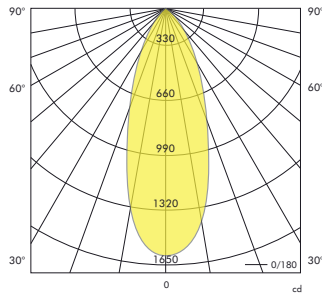

Caja

Article No.	Product Name	Color	LED Lumen	CCT	CRI	Cooling	LED Power	Reflector	Product List
S2.17.1578	Surface mounted LED spot Caja 1-light	White	660lm	2700K	>93Ra	Passive	9W	38°	
S2.17.1581	Surface mounted LED spot Caja 1-light	White	700lm	3000K	>93Ra	Passive	9W	38°	
S2.17.1584	Surface mounted LED spot Caja 1-light	White	850lm	4000K	>93Ra	Passive	9W	38°	
S2.17.1587	Surface mounted LED spot Caja 1-light	Black	660lm	2700K	>93Ra	Passive	9W	38°	
S2.17.1590	Surface mounted LED spot Caja 1-light	Black	700lm	3000K	>93Ra	Passive	9W	38°	
S2.17.1593	Surface mounted LED spot Caja 1-light	Black	850lm	4000K	>93Ra	Passive	9W	38°