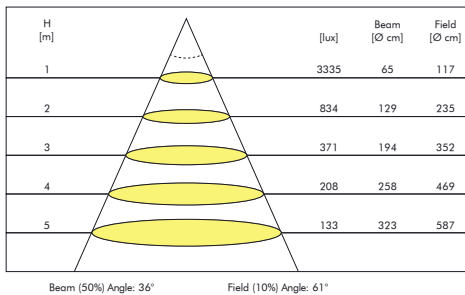

Vide 3000K

Article No.	Product Name	Housing Color	Ring Color	Lumen	CCT	CRI	Cooling	Power	Reflector
S2.17.1136	Surface mounted LED spot Vide versatile	Grey	Grey	1300lm	2700K	>95Ra	Passive	20W	40°
S2.17.1139	Surface mounted LED spot Vide versatile	Grey	Grey	1350lm	3000K	>95Ra	Passive	20W	40°
S2.17.1142	Surface mounted LED spot Vide versatile	Grey	Grey	1400lm	4000K	>90Ra	Passive	20W	40°
S2.17.1181	Surface mounted LED spot Vide versatile	White	White	1300lm	2700K	>95Ra	Passive	20W	40°
S2.17.1184	Surface mounted LED spot Vide versatile	White	White	1350lm	3000K	>95Ra	Passive	20W	40°
S2.17.1187	Surface mounted LED spot Vide versatile	White	White	1400lm	4000K	>90Ra	Passive	20W	40°
S2.17.1226	Surface mounted LED spot Vide versatile	Black	Black	1300lm	2700K	>95Ra	Passive	20W	40°
S2.17.1229	Surface mounted LED spot Vide versatile	Black	Black	1350lm	3000K	>95Ra	Passive	20W	40°
S2.17.1232	Surface mounted LED spot Vide versatile	Black	Black	1400lm	4000K	>90Ra	Passive	20W	40°

Product List