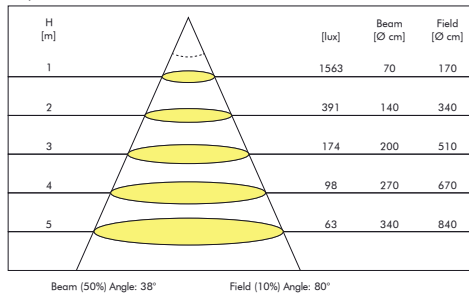

Caja

Article No.	Product Name	Color	LED Lumen	CCT	CRI	Cooling	LED Power	Reflector	Product List
S2.17.1578	Surface mounted LED spot Caja 1-light	White	660lm	2700K	>93Ra	Passive	9W	38°	
S2.17.1581	Surface mounted LED spot Caja 1-light	White	700lm	3000K	>93Ra	Passive	9W	38°	
S2.17.1584	Surface mounted LED spot Caja 1-light	White	850lm	4000K	>93Ra	Passive	9W	38°	
S2.17.1587	Surface mounted LED spot Caja 1-light	Black	660lm	2700K	>93Ra	Passive	9W	38°	
S2.17.1590	Surface mounted LED spot Caja 1-light	Black	700lm	3000K	>93Ra	Passive	9W	38°	
S2.17.1593	Surface mounted LED spot Caja 1-light	Black	850lm	4000K	>93Ra	Passive	9W	38°