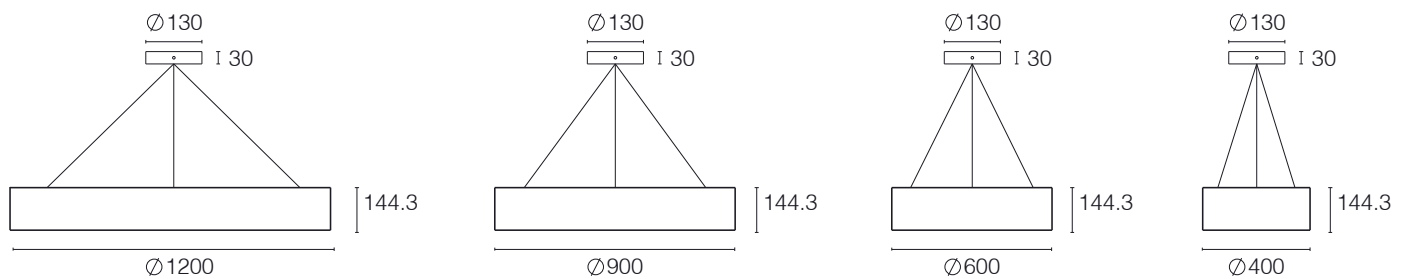

Article No.	Product Name	Size	Color	LED Lumen	CCT	CRI	Cooling	LED Power
S2.17.0329	Rondella LED	400mm	Grey	1950lm	3000K	>80Ra	Passive	13W
S2.17.0330	Rondella LED	400mm	White	1950lm	3000K	>80Ra	Passive	13W
S2.17.0331	Rondella LED	400mm	Grey	2000lm	4000K	>80Ra	Passive	13W
S2.17.0332	Rondella LED	400mm	White	2000lm	4000K	>80Ra	Passive	13W
S2.17.0333	Rondella LED	600mm	Grey	4250lm	3000K	>80Ra	Passive	28W
S2.17.0334	Rondella LED	600mm	White	4250lm	3000K	>80Ra	Passive	28W
S2.17.0335	Rondella LED	600mm	Grey	4400lm	4000K	>80Ra	Passive	28W
S2.17.0336	Rondella LED	600mm	White	4400lm	4000K	>80Ra	Passive	28W
S2.17.0337	Rondella LED	900mm	Grey	8500lm	3000K	>80Ra	Passive	56W
S2.17.0338	Rondella LED	900mm	White	8500lm	3000K	>80Ra	Passive	56W
S2.17.0339	Rondella LED	900mm	Grey	8800lm	4000K	>80Ra	Passive	56W
S2.17.0340	Rondella LED	900mm	White	8800lm	4000K	>80Ra	Passive	56W
S2.17.0341	Rondella LED	1200mm	Grey	14950lm	3000K	>80Ra	Passive	98W
S2.17.0342	Rondella LED	1200mm	White	14950lm	3000K	>80Ra	Passive	98W
S2.17.0343	Rondella LED	1200mm	Grey	15450lm	4000K	>80Ra	Passive	98W
S2.17.0344	Rondella LED	1200mm	White	15450lm	4000K	>80Ra	Passive	98W