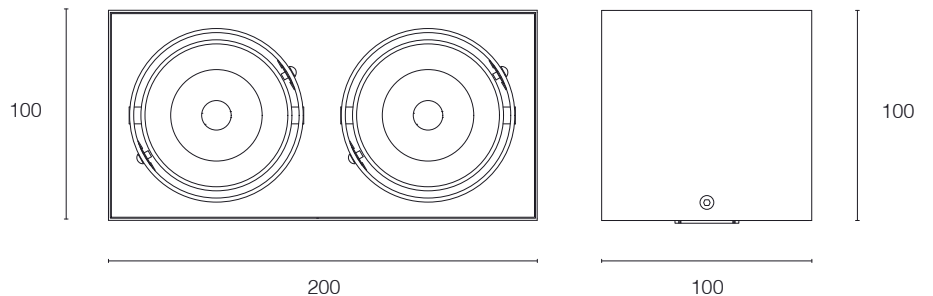

Article No.	Product Name	Color	LED Lumen	CCT	CRI	Cooling	LED Power	Reflector	Product List
S2.17.1605	Surface mounted LED spot Caja 2-light	White	2* 660lm	2700K	>93Ra	Passive	2* 9W	38°	
S2.17.1608	Surface mounted LED spot Caja 2-light	White	2* 700lm	3000K	>93Ra	Passive	2* 9W	38°	
S2.17.1611	Surface mounted LED spot Caja 2-light	White	2* 850lm	4000K	>93Ra	Passive	2* 9W	38°	
S2.17.1614	Surface mounted LED spot Caja 2-light	Black	2* 660lm	2700K	>93Ra	Passive	2* 9W	38°	
S2.17.1617	Surface mounted LED spot Caja 2-light	Black	2* 700lm	3000K	>93Ra	Passive	2* 9W	38°	
S2.17.1620	Surface mounted LED spot Caja 2-light	Black	2* 850lm	4000K	>93Ra	Passive	2* 9W	38°