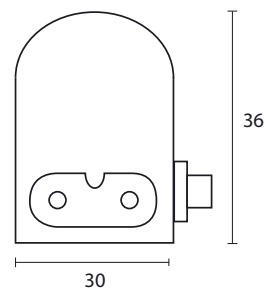

LupaStick LED 22W 4000K

H [m]	Max [lux]	Med [lux]	Beam [Ø cm]
1	379	120	330
2	95	30	670
3	42	13	1000
4	34	11	1330
5	15	5	1670

Beam (50%) Angle: 118°

Article No.	Product Name	Length	Color	LED Lumen	CCT	CRI	Cooling	Beam Angle
S2.12.0289	LupaStick LED 4W	277mm	White	270lm	3000K	>80Ra	Passive	120°
S2.12.0290	LupaStick LED 4W	277mm	White	300lm	4000K	>80Ra	Passive	120°
S2.12.0291	LupaStick LED 7W	505mm	White	495lm	3000K	>80Ra	Passive	120°
S2.12.0292	LupaStick LED 7W	505mm	White	550lm	4000K	>80Ra	Passive	120°
S2.12.0293	LupaStick LED 9W	538mm	White	650lm	3000K	>80Ra	Passive	120°
S2.12.0294	LupaStick LED 9W	538mm	White	720lm	4000K	>80Ra	Passive	120°
S2.12.0295	LupaStick LED 13W	838mm	White	950lm	3000K	>80Ra	Passive	120°
S2.12.0296	LupaStick LED 13W	838mm	White	1050lm	4000K	>80Ra	Passive	120°
S2.12.0297	LupaStick LED 18W	1138mm	White	1390lm	3000K	>80Ra	Passive	120°
S2.12.0298	LupaStick LED 18W	1138mm	White	1550lm	4000K	>80Ra	Passive	120°
S2.12.0299	LupaStick LED 22W	1438mm	White	1620lm	3000K	>80Ra	Passive	120°
S2.12.0300	LupaStick LED 22W	1438mm	White	1800lm	4000K	>80Ra	Passive	120°

Product List