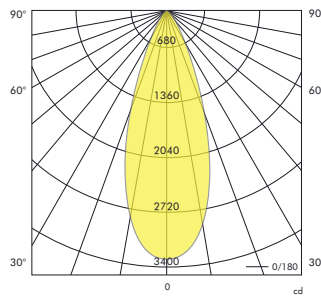

Vide 3000K

Article No.	Product Name	Housing Color	Ring Color	Lumen	CCT	CRI	Cooling	Power	Reflector
S2.17.1136	Surface mounted LED spot Vide versatile	Grey	Grey	1300lm	2700K	>95Ra	Passive	20W	40°
S2.17.1139	Surface mounted LED spot Vide versatile	Grey	Grey	1350lm	3000K	>95Ra	Passive	20W	40°
S2.17.1142	Surface mounted LED spot Vide versatile	Grey	Grey	1400lm	4000K	>90Ra	Passive	20W	40°
S2.17.1181	Surface mounted LED spot Vide versatile	White	White	1300lm	2700K	>95Ra	Passive	20W	40°
S2.17.1184	Surface mounted LED spot Vide versatile	White	White	1350lm	3000K	>95Ra	Passive	20W	40°
S2.17.1187	Surface mounted LED spot Vide versatile	White	White	1400lm	4000K	>90Ra	Passive	20W	40°
S2.17.1226	Surface mounted LED spot Vide versatile	Black	Black	1300lm	2700K	>95Ra	Passive	20W	40°
S2.17.1229	Surface mounted LED spot Vide versatile	Black	Black	1350lm	3000K	>95Ra	Passive	20W	40°
S2.17.1232	Surface mounted LED spot Vide versatile	Black	Black	1400lm	4000K	>90Ra	Passive	20W	40°

Product List