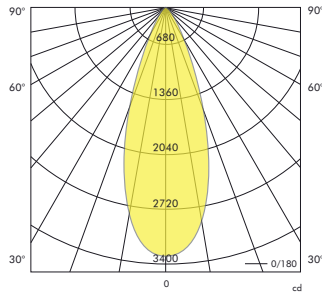

Vide 3000K

H [m]	[lux]	Beam [Ø cm]	Field [Ø cm]
1	3335	65	117
2	834	129	235
3	371	194	352
4	208	258	469
5	133	323	587

Beam (50%) Angle: 36° Field (10%) Angle: 61°

Article No.	Product Name	Housing Color	Ring Color	Lumen	CCT	CRI	Cooling	Power	Reflector
S2.17.0920	Surface mounted LED spot Vide fixed	Grey	Grey	1300lm	2700K	>95Ra	Passive	20W	40°
S2.17.0923	Surface mounted LED spot Vide fixed	Grey	Grey	1350lm	3000K	>95Ra	Passive	20W	40°
S2.17.0926	Surface mounted LED spot Vide fixed	Grey	Grey	1400lm	4000K	>90Ra	Passive	20W	40°
S2.17.0965	Surface mounted LED spot Vide fixed	White	White	1300lm	2700K	>95Ra	Passive	20W	40°
S2.17.0968	Surface mounted LED spot Vide fixed	White	White	1350lm	3000K	>95Ra	Passive	20W	40°
S2.17.0971	Surface mounted LED spot Vide fixed	White	White	1400lm	4000K	>90Ra	Passive	20W	40°
S2.17.1010	Surface mounted LED spot Vide fixed	Black	Black	1300lm	2700K	>95Ra	Passive	20W	40°
S2.17.1013	Surface mounted LED spot Vide fixed	Black	Black	1350lm	3000K	>95Ra	Passive	20W	40°
S2.17.1016	Surface mounted LED spot Vide fixed	Black	Black	1400lm	4000K	>90Ra	Passive	20W	40°