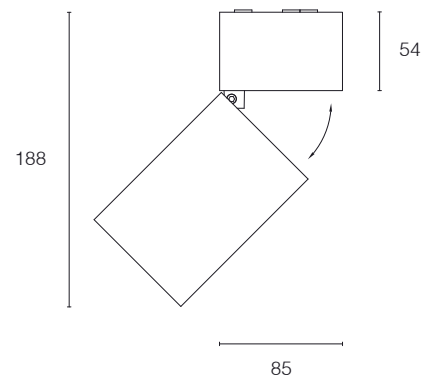

Vide 3000K

Article No.	Product Name	Housing Color	Ring Color	Lumen	CCT	CRI	Cooling	Power	Reflector
S2.17.1136	Surface mounted LED spot Vide versatile	Grey	Grey	1300lm	2700K	>95Ra	Passive	20W	40°
S2.17.1139	Surface mounted LED spot Vide versatile	Grey	Grey	1350lm	3000K	>95Ra	Passive	20W	40°
S2.17.1142	Surface mounted LED spot Vide versatile	Grey	Grey	1400lm	4000K	>90Ra	Passive	20W	40°
S2.17.1181	Surface mounted LED spot Vide versatile	White	White	1300lm	2700K	>95Ra	Passive	20W	40°
S2.17.1184	Surface mounted LED spot Vide versatile	White	White	1350lm	3000K	>95Ra	Passive	20W	40°
S2.17.1187	Surface mounted LED spot Vide versatile	White	White	1400lm	4000K	>90Ra	Passive	20W	40°
S2.17.1226	Surface mounted LED spot Vide versatile	Black	Black	1300lm	2700K	>95Ra	Passive	20W	40°
S2.17.1229	Surface mounted LED spot Vide versatile	Black	Black	1350lm	3000K	>95Ra	Passive	20W	40°
S2.17.1232	Surface mounted LED spot Vide versatile	Black	Black	1400lm	4000K	>90Ra	Passive	20W	40°

Product List