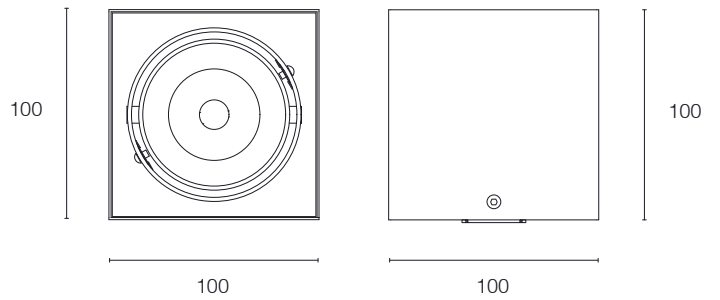

Caja

Article No.	Product Name	Color	LED Lumen	CCT	CRI	Cooling	LED Power	Reflector	Product List
S2.17.1578	Surface mounted LED spot Caja 1-light	White	660lm	2700K	>93Ra	Passive	9W	38°	
S2.17.1581	Surface mounted LED spot Caja 1-light	White	700lm	3000K	>93Ra	Passive	9W	38°	
S2.17.1584	Surface mounted LED spot Caja 1-light	White	850lm	4000K	>93Ra	Passive	9W	38°	
S2.17.1587	Surface mounted LED spot Caja 1-light	Black	660lm	2700K	>93Ra	Passive	9W	38°	
S2.17.1590	Surface mounted LED spot Caja 1-light	Black	700lm	3000K	>93Ra	Passive	9W	38°	
S2.17.1593	Surface mounted LED spot Caja 1-light	Black	850lm	4000K	>93Ra	Passive	9W	38°