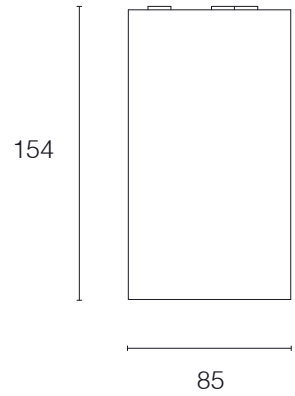

H [m]	[lux]	Beam [Ø cm]	Field [Ø cm]
1	3335	65	117
2	834	129	235
3	371	194	352
4	208	258	469
5	133	323	587

Beam (50%) Angle: 36° Field (10%) Angle: 61°